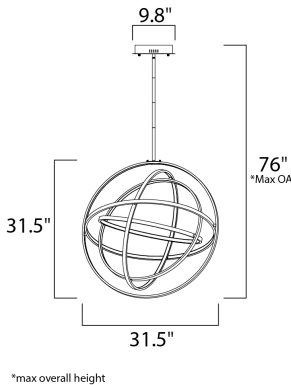

**PRODUCT DESCRIPTION**

A very unique and interesting design that features concentric bands of Polished Chrome or Black that rotate on 3 axis points and adjusts in multiple directions similar to a gyro. The edge of each slender band encases a small LED strip covered by a frosted lens. This work of art is so much more than just a lighting fixture.

**MEASUREMENTS**

DIMENSION : 31.5" L x 31.5" W x 31.5" H  
 MAX OAH : 76" OAH  
 CANOPY : 9.8" W x 2" H x 9.8" L  
 HANGING WEIGHT : 13.86 lb

**LAMPING**

INPUT VOLTAGE : 120V  
 LUMENS : 5,500 Rated  
 BULB : 5 x 78W LED PCB Integrated , 78W Total  
 BULB INCLUDED : (Integrated)  
 DIMMABLE : Triac CL  
 CRI : 80+ CRI  
 COLOR\_TEMP : 3000K