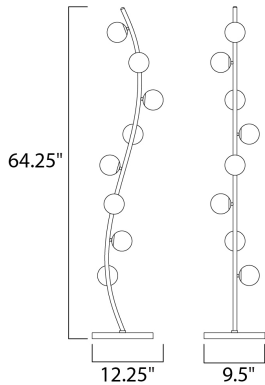

**PRODUCT DESCRIPTION**

A gently curved, tapered rod finished in Metallic Gold is adorned with several Satin White glass balls and illuminated by integrated LED. The Rover collection is the interpretation of an organically formed branch with buds of white glass that is sure to add elegance to any room.

**MEASUREMENTS**

DIMENSION : 12.25" L x 9.5" W x 64.25" H  
 MAX OAH : 64.25" OAH  
 HANGING WEIGHT : 24.26 lb

**LAMPING**

INPUT VOLTAGE : 120V  
 LUMENS : 1,400 Rated (1,380 Del.)  
 BULB : 8 x 3W (INTEGRATED), 24W Total  
 DIMMABLE : Dimmable  
 CRI : 80+ CRI  
 COLOR\_TEMP : 3000K