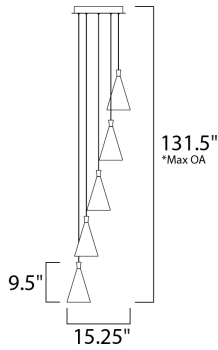

*max overall height

MEASUREMENTS

DIMENSION : 15.25" L x 15.25" W x 9.5" H
 MAX OAH : 131.5" OAH x 11.25" OAH
 HANGING WEIGHT : 9.26 lb

LAMPING

INPUT VOLTAGE : 120V
 LUMENS : 2,520 Rated (1,780 Del.)
 BULB : 5 x 7.2W (INTEGRATED), 36W Total
 DIMMABLE : Dimmable
 CRI : 80+ CRI
 COLOR_TEMP : 3000K

FINISHES OPTION

White / Metallic Gold
 WTMG

MATERIAL

Steel+Aluminum+Acrylic

RATINGS

cETLus
 Dry Location
 Dimmable

ADDITIONAL

ADJUSTABLE
 RATED LIFE 20000 Hours
 OPERATING TEMPERATURE:
 -20°C (-4°F), 40°C (104°F)