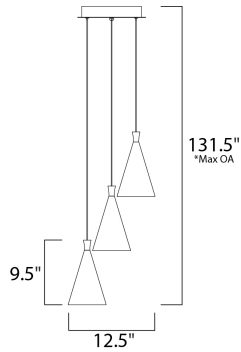

*max overall height

MEASUREMENTS

DIMENSION : 12.5" L x 12.5" W x 9.5" H
 MAX OAH : 131.5" OAH x 11.25" OAH
 HANGING WEIGHT : 6.62 lb

LAMPING

INPUT VOLTAGE : 120V
 LUMENS : 1,512 Rated (1,110 Del.)
 BULB : 3 x 7.2W (INTEGRATED), 22W Total
 DIMMABLE : Dimmable
 CRI : 80+ CRI
 COLOR_TEMP : 3000K

FINISHES OPTION

White / Metallic Gold
 WTMG

MATERIAL

Steel+Aluminum+Glass

RATINGS

cETLus
 Dry Location
 Dimmable

ADDITIONAL

ADJUSTABLE
 RATED LIFE 20000 Hours
 OPERATING TEMPERATURE:
 -20°C (-4°F), 40°C (104°F)