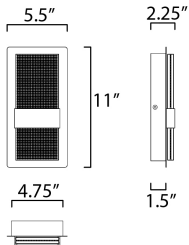

PRODUCT DESCRIPTION

Thousands of miniature crystals are embedded into a sheet of clear acrylic which form a material we call Gemite. When illuminated by the LED mounted in the Polished Chrome frame the Gemite glistens like the stars in a galaxy. With the added downlight you get both glamour and ample lighting from this beautiful vanity collection.

MEASUREMENTS

DIMENSION : 5.5" W x 11" H x 2.25" Ext
 MAX OAH : 4.75" W x 1.5" H
 HANGING WEIGHT : 3.43 lb

LAMPING

INPUT VOLTAGE : 120V
 LUMENS : 880 Rated (340 Del.)
 BULB : 2 x 4W LED PCB Integrated , 8W Total
 BULB INCLUDED : (Integrated)
 DIMMABLE : Triac CL or ELV
 CRI : 90+ CRI
 COLOR_TEMP : 3000K
 LIGHTING_DIRECTION : Up/Down