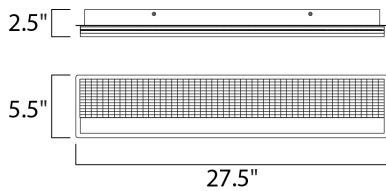

**MEASUREMENTS**

DIMENSION : 27.5" L x 2.5" W x 5.5" H x 2.5" Ext  
 BACK PLATE : 26" W x 4.75" H x 2.75" HCO  
 HANGING WEIGHT : 13 lb

**LAMPING**

INPUT VOLTAGE : 120V  
 LUMENS : 2,170 Rated (1,705 Del.)  
 BULB : 2 x 31W LED PCB Integrated , 31W Total  
 BULB INCLUDED : (Integrated)  
 DIMMABLE : Triac CL or ELV  
 CRI : 90+ CRI  
 COLOR\_TEMP : 3000K  
 LIGHTING\_DIRECTION : Up/Down