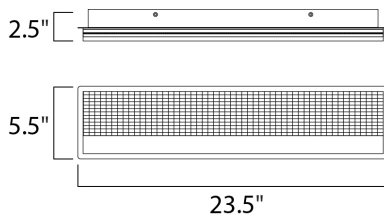

**PRODUCT DESCRIPTION**

Thousands of miniature crystals are embedded into a sheet of clear acrylic which form a material we call Gemite. When illuminated by the LED mounted in the Polished Chrome frame the Gemite glistens like the stars in a galaxy. With the added downlight you get both glamour and ample lighting from this beautiful vanity collection.

**MEASUREMENTS**

DIMENSION : 23.5" L x 2.5" W x 5.5" H x 2.5" Ext  
 BACK PLATE : 22" W x 4.75" H x 2.75" HCO  
 HANGING WEIGHT : 10.12 lb

**LAMPING**

INPUT VOLTAGE : 120V  
 LUMENS : 1,792 Rated (1,400 Del.)  
 BULB : 2 x 25W LED PCB Integrated , 25W Total  
 BULB INCLUDED : (Integrated)  
 DIMMABLE : Triac CL or ELV  
 CRI : 90+ CRI  
 COLOR\_TEMP : 3000K  
 LIGHTING\_DIRECTION : Up/Down