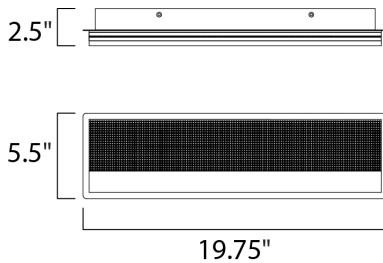

MEASUREMENTS

DIMENSION : 19.75" L x 2.5" W x 5.5" H x 2.5" Ext
 BACK PLATE : 18.25" W x 4.75" H x 2.75" HCO
 HANGING WEIGHT : 8.36 lb

LAMPING

INPUT VOLTAGE : 120V
 LUMENS : 1,421 Rated (1,090 Del.)
 BULB : 2 x 20W LED PCB Integrated , 20W Total
 BULB INCLUDED : (Integrated)
 DIMMABLE : Triac CL or ELV
 CRI : 90+ CRI
 COLOR_TEMP : 3000K
 LIGHTING_DIRECTION : Up/Down