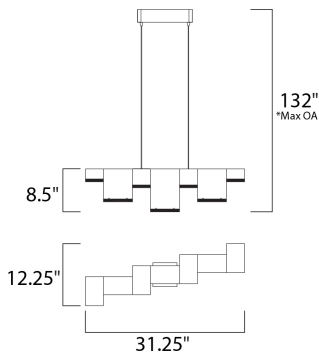

*max overall height

MEASUREMENTS

DIMENSION : 31.25" L x 12.25" W x 8.5" H
 MAX OAH : 132" OAH
 HANGING WEIGHT : 7 lb

LAMPING

INPUT VOLTAGE : 120V
 LUMENS : 3,528 Rated
 BULB : 7 x 7.2W LED PCB Integrated , 50W Total
 BULB INCLUDED : (Integrated)
 DIMMABLE : Triac CL
 CRI : 80+ CRI
 COLOR_TEMP : 3000K