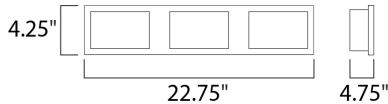

**MEASUREMENTS**

DIMENSION : 22.75" W x 4.25" H x 4.75" Ext  
 BACK PLATE : 2.25" HCO  
 HANGING WEIGHT : 3.5 lb

**LAMPING**

INPUT VOLTAGE : 120V  
 LUMENS : 1,512 Rated  
 BULB : 3 x 7.2W LED PCB Integrated , 22W Total  
 BULB INCLUDED : (Integrated)  
 DIMMABLE : Triac CL  
 CRI : 80+ CRI  
 COLOR\_TEMP : 3000K