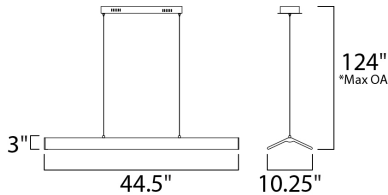

PRODUCT DESCRIPTION

Wings of extruded aluminum encase dual edge-lit LED panels which evenly distribute light to the surface below. The Black metal frame is accented with Polished Chrome end caps for striking contrast. The pendant and plug in lamps pivot in the center to allow you to direct the light.

*max overall height

MEASUREMENTS

DIMENSION : 44.5" L x 10.25" W x 3." H
 MAX OAH : 124." OAH x 9." OAH
 HANGING WEIGHT : 16.06 lb

LAMPING

INPUT VOLTAGE : 120V
 LUMENS : 3,360 Rated (0 Del.)
 BULB : 1 x 48W (INTEGRATED), 48W Total
 DIMMABLE : Dimmable
 CRI : 80+ CRI
 COLOR_TEMP : 3000K