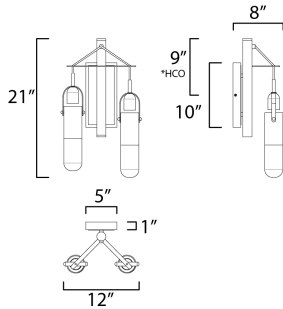

PRODUCT DESCRIPTION

Glass vessels of Frost and Clear are illuminated by LED concealed in Brushed Aluminum domes which suspend from Black fabric wire to create this exclusive design. Unique separators add a unique design element that brings this collection to another level.

MEASUREMENTS

DIMENSION : 12.5" L x 8" W x 21" H x 8" Ext
BACK PLATE : 5" W x 1" H x 9" HCO
HANGING WEIGHT : 5.64 lb

LAMPING

INPUT VOLTAGE : 120V
LUMENS : 760 Rated (590 Del.)
BULB : 2 x 4W LED PCB Integrated , 8W Total
BULB INCLUDED : (Integrated)
DIMMABLE : ELV or Triac CL
CRI : 90+ CRI
COLOR_TEMP : 3000K
LIGHTING_DIRECTION : Down

FINISHES OPTION

Black / Brushed Aluminum

GLASS

Clear and Frosted 93

MATERIAL

Steel, Aluminum, Glass

RATINGS

cETLus
Damp Location

ADDITIONAL

INSTALL UP/DOWN: Down
RATED LIFE 25000 Hours
OPERATING TEMPERATURE:
-20°C (-4°F), 40°C (104°F)

Always consult a qualified electrician before installing any lighting product.