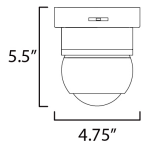

**MEASUREMENTS**

DIMENSION : 4.75" L x 4.75" W x 5.5" H  
 HANGING WEIGHT : 0.87 lb

**LAMPING**

INPUT VOLTAGE : V  
 LUMENS : 800 Rated (700 Del.)  
 BULB : 1 x 10W LED AC Integrated , 10W Total  
 BULB INCLUDED : (Integrated)  
 CRI : 90 CRI  
 COLOR\_TEMP : CCT SelectK  
 LIGHTING\_DIRECTION : Directional