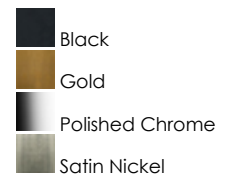

FINISHES OPTION

MATERIAL

Aluminum

RATINGS

cETLus
Damp Location

ADA

ADDITIONAL

INSTALL UP/DOWN: Horiz/Vert
RATED LIFE 35000 Hours
OPERATING TEMPERATURE:
-20°C (-4°F), 40°C (104°F)

Always consult a qualified electrician before installing any lighting product.