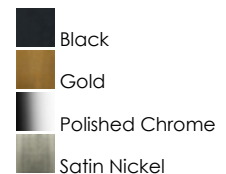

FINISHES OPTION

MATERIAL

Aluminum, Polycarbonate

RATINGS

cETLus
Damp Location
ADA

ADDITIONAL

INSTALL UP/DOWN: Horizontal/Vert
RATED LIFE 35000 Hours
OPERATING TEMPERATURE:
-20°C (-4°F), 40°C (104°F)

Always consult a qualified electrician before installing any lighting product.