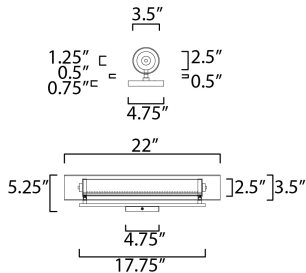

PRODUCT DESCRIPTION

Clear glass outer tube encases a white acrylic inner tube capped with polished Chrome caps creates this clean contemporary design. Powered by high output LED which is nicely diffused make this collection suitable for both residential and commercial applications.

MEASUREMENTS

DIMENSION : 22" L x 4.75" W x 5.25" H x 5.25" Ext
 BACK PLATE : 0.75" W x 0.5" H x 5.25" HCO
 HANGING WEIGHT : 2.2 lb

LAMPING

INPUT VOLTAGE : 120-277V
 LUMENS : 1,600 Rated (1,400 Del.)
 BULB : 1 x 20W LED PCB Integrated , 20W Total
 BULB INCLUDED : (Integrated)
 DIMMABLE : ELV or Triac CL
 CRI : 90+ CRI
 COLOR_TEMP : 3000K
 LIGHTING_DIRECTION : Omni