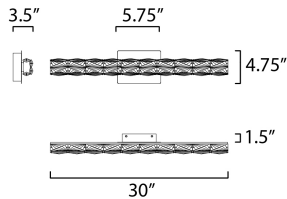

PRODUCT DESCRIPTION

Rectangular Beveled Crystals are banded together to form soft square cylinders which are illuminated by LED that creates a brilliant lighting effect. Some items include metal chassis of Black which frame the crystal for a beautiful silhouette.

MEASUREMENTS

DIMENSION : 30" L 5.5" H x 3.25" Ext
 BACK PLATE : 4.75" W x 1.5" H x 15" HCO
 HANGING WEIGHT : 6.95 lb

LAMPING

INPUT VOLTAGE : 120V
 LUMENS : 2,420 Rated (1,532 Del.)
 BULB : 1 x 23W LED PCB Integrated , 23W Total
 BULB INCLUDED : (Integrated)
 DIMMABLE : Triac CL or ELV
 CRI : 90+ CRI
 COLOR_TEMP : 3000K
 LIGHTING_DIRECTION : Omni