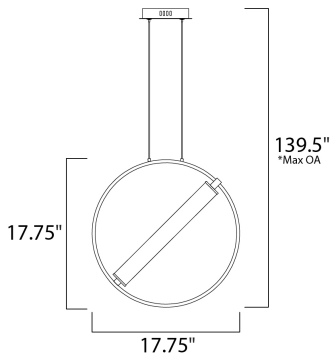

**PRODUCT DESCRIPTION**

A ring suspends a tube of LED light evenly diffused through opal white acrylic. A striking combination of soft gold and black bring boldness to the collection. By adjusting the rings on the chandeliers, the light element can be positioned horizontally or at an angle. The 3 light multi-pendant suspends three different size rings that can be adjusted to the height you desire.

\*max overall height

**MEASUREMENTS**

DIMENSION : 17.75" L x 6.25" W x 17.75" H  
 MAX OAH : 139.5" OAH x 21.5" OAH  
 HANGING WEIGHT : 2.7 lb

**LAMPING**

INPUT VOLTAGE : 120V  
 LUMENS : 1,176 Rated (850 Del.)  
 BULB : 1 x 16.8W (INTEGRATED), 17W Total  
 DIMMABLE : Dimmable  
 CRI : 80+ CRI  
 COLOR\_TEMP : 3000K