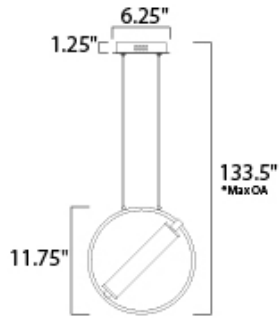

PRODUCT DESCRIPTION

A ring suspends a tube of LED light evenly diffused through opal white acrylic. A striking combination of soft gold and black bring boldness to the collection. By adjusting the rings on the chandeliers, the light element can be positioned horizontally or at an angle. The 3 light multi-pendant suspends three different size rings that can be adjusted to the height you desire.

*max overall height

MEASUREMENTS

DIMENSION : 11.75" L x 6.25" W x 11.75" H
 MAX OAH : 133.5" OAH x 15.75" OAH
 HANGING WEIGHT : 2. lb

LAMPING

INPUT VOLTAGE : 120V
 LUMENS : 588 Rated (520 Del.)
 BULB : 1 x 8.4W (INTEGRATED), 8W Total
 DIMMABLE : Dimmable
 CRI : 80+ CRI
 COLOR_TEMP : 3000K