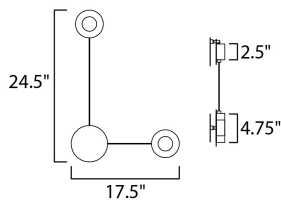

PRODUCT DESCRIPTION

A creative way to add light to any room, this collection can be arranged into many configurations. Simply install the main canopy and position the Moons to your desired location within 3 feet from the center. Each Moon is finished in White on the backside and Black on the face. The face can move from side to side as well in an outward direction.

MEASUREMENTS

DIMENSION : 17.5" W x 24.5" H x 2.5" Ext
 MAX OAH : 4.75" W x 4.75" H
 HANGING WEIGHT : 2.42 lb

LAMPING

INPUT VOLTAGE : 120V
 LUMENS : 480 Rated (360 Del.)
 BULB : 2 x 2.4W LED PCB Integrated , 5W Total
 BULB INCLUDED : (Integrated)
 DIMMABLE : Triac CL
 CRI : 80+ CRI
 COLOR_TEMP : 3000K
 LIGHTING_DIRECTION : Indirect