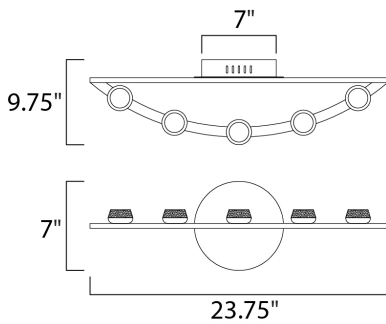

MEASUREMENTS

DIMENSION : 23.75" W x 7." H x 9.75" Ext
 BACK PLATE : 7." W x 7." H x 3.5" HCO
 HANGING WEIGHT : 3.5 lb

LAMPING

INPUT VOLTAGE : 120V
 LUMENS : 840 Rated (440 Del.)
 BULB : 5 x 2.4W (INTEGRATED), 12W Total
 DIMMABLE : Dimmable
 CRI : 80+ CRI
 COLOR_TEMP : 3000K
 LIGHTING_DIRECTION : Up/D