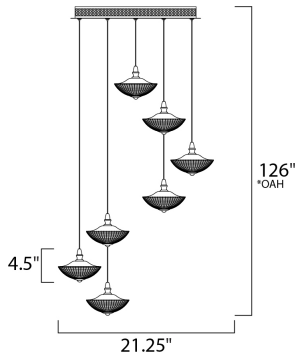

MEASUREMENTS

DIMENSION : 21.25" L x 21.25" W x 4.5" H
 MAX OAH : 126." OAH x 6.25" OAH
 HANGING WEIGHT : 14.74 lb

LAMPING

INPUT VOLTAGE : 120V
 LUMENS : 1,960 Rated (0 Del.)
 BULB : 7 x 4W (INTEGRATED), 28W Total
 DIMMABLE : Dimmable
 CRI : 80+ CRI
 COLOR_TEMP : 3000K

*Max Overall Height

FINISHES OPTION

Bronze / Gold BRZGLD

GLASS

Prismatic Clear Glass 126

MATERIAL

Steel+Glass

RATINGS