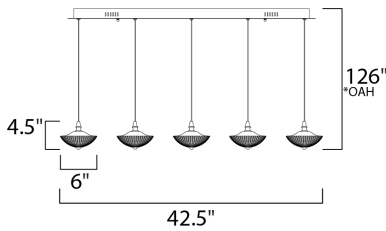

*Max Overall Height

MEASUREMENTS

DIMENSION : 42.5" L x 6." W x 4.5" H
 MAX OAH : 126." OAH x 6.25" OAH
 HANGING WEIGHT : 13.86 lb

LAMPING

INPUT VOLTAGE : 120V
 LUMENS : 1,400 Rated (0 Del.)
 BULB : 5 x 4W (INTEGRATED), 20W Total
 DIMMABLE : Dimmable
 CRI : 80+ CRI
 COLOR_TEMP : 3000K