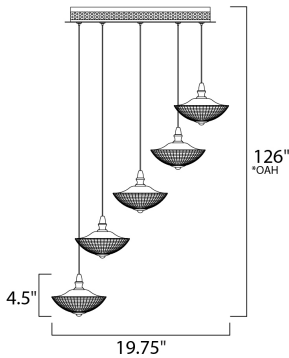

\*Max Overall Height

**MEASUREMENTS**

DIMENSION : 19.75" L x 19.75" W x 4.5" H  
 MAX OAH : 126." OAH x 6.25" OAH  
 HANGING WEIGHT : 10.56 lb

**LAMPING**

INPUT VOLTAGE : 120V  
 LUMENS : 1,400 Rated (0 Del.)  
 BULB : 5 x 4W (INTEGRATED), 20W Total  
 DIMMABLE : Dimmable  
 CRI : 80+ CRI  
 COLOR\_TEMP : 3000K