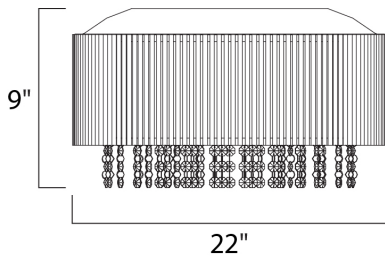

MEASUREMENTS

DIMENSION : 22" W x 9" H
 CANOPY : 22.25" W x 0.98" H x 22.25" L
 HANGING WEIGHT : 16.06 lb

LAMPING

INPUT VOLTAGE : 120V
 LUMENS : 5,000 Rated
 BULB : 1 x 40W Xenon G9 , 400W Total
 BULB INCLUDED : (Included)
 DIMMABLE : Yes
 COLOR_TEMP : 2900K