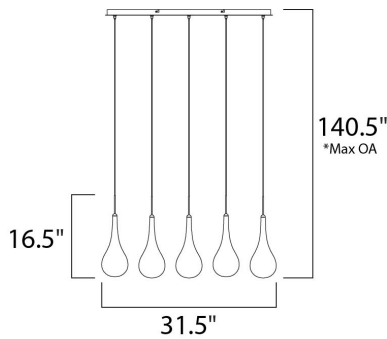

PRODUCT DESCRIPTION

The new Larmes features an extended profile Clear glass shade that screws on to a Satin Nickel mount. Long life G4 LED offers considerable light with dimming capabilities.

*max overall height

MEASUREMENTS

DIMENSION : 31.5" L x 4.5" W x 16.5" H
 MAX OAH : 140.5" OAH
 HANGING WEIGHT : 8.88 lb

LAMPING

INPUT VOLTAGE : 120V
 LUMENS : 480 Rated
 BULB : 5 x 1.50W LED 12V G4 , 8W Total
 BULB INCLUDED : (Included)
 DIMMABLE : Electronic Low Voltage (ELV)
 CRI : 80+ CRI
 COLOR_TEMP : 3000K