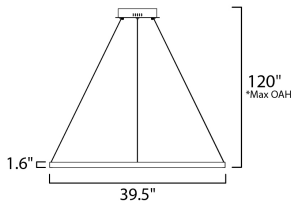

\*max overall height

**MEASUREMENTS**

- DIMENSION : 39.5" L x 39.5" W x 1.5" H
- MAX OAH : 118" OAH
- CANOPY : 10" W x 2" H x 10" L
- HANGING WEIGHT : 4.85 lb

**LAMPING**

- INPUT VOLTAGE : 120V
- LUMENS : 2,870 Rated (1,200 Del.)
- BULB : 1 x 41W LED PCB Integrated , 41W Total
- BULB INCLUDED : (Integrated)
- DIMMABLE : Bluetooth Triac & ELV
- CRI : 90 CRI
- COLOR\_TEMP : 2700-6000K