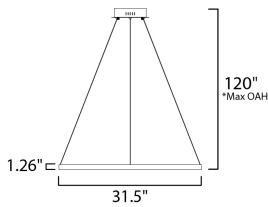

FINISHES OPTION

-  Black
-  Gold

MATERIAL

Aluminum + Acrylic

RATINGS

cETLus
Dry Location

ADDITIONAL

SLOPE: 30
RATED LIFE 50000 Hours
OPERATING TEMPERATURE:
-20°C (-4°F), 40°C (104°F)

MEASUREMENTS

- DIMENSION : 31.5" L x 31.5" W x 1.25" H
- MAX OAH : 123" OAH
- CANOPY : 8.25" W x 2" H x 8.25" L
- HANGING WEIGHT : 4.4 lb

LAMPING

- INPUT VOLTAGE : 120V
- LUMENS : 2,450 Rated (1,000 Del.)
- BULB : 1 x 35W LED PCB Integrated , 35W Total
- BULB INCLUDED : (Integrated)
- DIMMABLE : Bluetooth Triac & ELV
- CRI : 90 CRI
- COLOR_TEMP : 2700-6000K