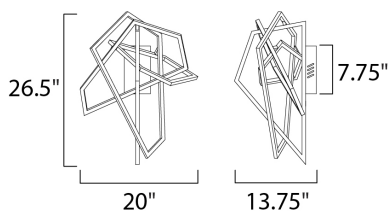

MEASUREMENTS

DIMENSION : 20" W x 26.5" H x 13.75" Ext
 MAX OAH : 1.75" W x 7.75" H
 HANGING WEIGHT : 7.7 lb

LAMPING

INPUT VOLTAGE : 120V
 LUMENS : 3,150 Rated
 BULB : 1 x 45W LED PCB Integrated , 45W Total
 BULB INCLUDED : (Integrated)
 DIMMABLE : Triac CL
 CRI : 90+ CRI
 COLOR_TEMP : 3000K