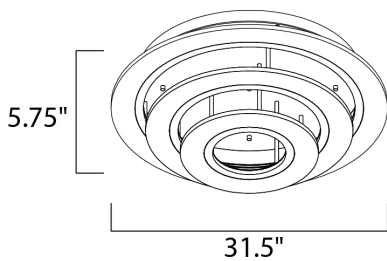

MEASUREMENTS

DIMENSION : 31.5" L x 31.5" W x 5.75" H
 CANOPY : 25.75" W x 1.5" H x 25.75" L
 HANGING WEIGHT : 33.59 lb

LAMPING

INPUT VOLTAGE : 120V
 LUMENS : 4,760 Rated (3,200 Del.)
 BULB : 3 x 68W LED PCB Integrated , 68W Total
 BULB INCLUDED : (Integrated)
 DIMMABLE : Triac CL
 CRI : 80+ CRI
 COLOR_TEMP : 3000K