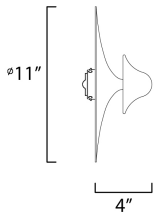

PRODUCT DESCRIPTION

Soft ambient light is cast indirectly off the contoured white reflector by LED cleverly concealed in the Black cup centered on the disc. Light can be directed by adjusting the gimbaled reflector.

MEASUREMENTS

DIMENSION : 11" L x 11" W x 11" H x 4" Ext
 MAX OAH : 5" W x 0.25" H
 HANGING WEIGHT : 2.05 lb

LAMPING

INPUT VOLTAGE : 120V
 LUMENS : 525 Rated (280 Del.)
 BULB : 1 x 7.5W LED PCB Integrated , 8W Total
 BULB INCLUDED : (Integrated)
 DIMMABLE : Triac CL or ELV
 CRI : 90+ CRI
 COLOR_TEMP : 3000K
 LIGHTING_DIRECTION : Omni