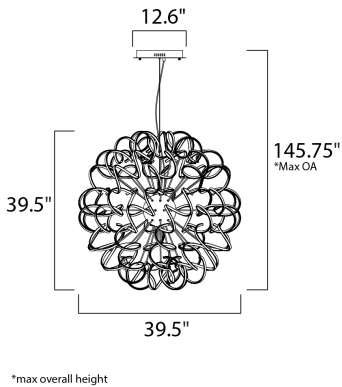

PRODUCT DESCRIPTION

This contemporary collection features a cork screw configuration of Polished Chrome metal surrounding bands of 3000K LED. This eclectic approach to lighting design is sure to please those looking for a unique source of light.

MEASUREMENTS

- DIMENSION : 39.5" L x 39.5" W x 39.5" H
- MAX OAH : 145.75" OAH
- CANOPY : 12.5" W x 2" H x 12.5" L
- HANGING WEIGHT : 29.1 lb

LAMPING

- INPUT VOLTAGE : 120V
- LUMENS : 16,940 Rated (12,500 Del.)
- BULB : 1 x 242W LED PCB Integrated , 242W Total
- BULB INCLUDED : (Integrated)
- DIMMABLE : Triac CL
- CRI : 80+ CRI
- COLOR_TEMP : 3000K