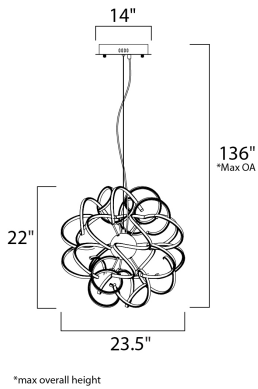

**PRODUCT DESCRIPTION**

This contemporary collection features a cork screw configuration of Polished Chrome metal surrounding bands of 3000K LED. This eclectic approach to lighting design is sure to please those looking for a unique source of light.

**MEASUREMENTS**

DIMENSION : 23.5" L x 23.5" W x 22" H  
 MAX OAH : 136" OAH  
 CANOPY : 10" W x 2" H x 10" L  
 HANGING WEIGHT : 8.4 lb

**LAMPING**

INPUT VOLTAGE : 120V  
 LUMENS : 4,830 Rated (3,650 Del.)  
 BULB : 1 x 69W LED PCB Integrated , 69W Total  
 BULB INCLUDED : (Integrated)  
 DIMMABLE : Triac CL  
 CRI : 80+ CRI  
 COLOR\_TEMP : 3000K