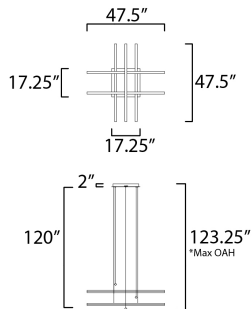

PRODUCT DESCRIPTION

Minimalist batons of extruded Black aluminum are fitted with V shaped acrylic diffusers for a wider beam of light. They can be arranged in numerous configurations allowing creativity and design of your own unique sculpture.

*max overall height

MEASUREMENTS

- DIMENSION : 47.5" L x 47.5" W x 17.25" H
- MAX OAH : 123.25" OAH
- CANOPY : 17.25" W x 1.75" H x 17.25" L
- HANGING WEIGHT : 13 lb

LAMPING

- INPUT VOLTAGE : 120V
- LUMENS : 6,720 Rated (4,320 Del.)
- BULB : 5 x 18W LED PCB Integrated , 96W Total
- BULB INCLUDED : (Integrated)
- DIMMABLE : ELV or Triac CL
- CRI : 80 CRI
- COLOR_TEMP : 3000K