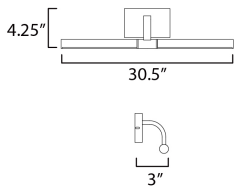

PRODUCT DESCRIPTION

Whether used as vanity lighting or above portraits and shelves, the Mona wall sconces are sure to illuminate a masterpiece. The tubular LED frame rotates to direct the lighting wherever it is needed. The back plate is sized for single gang junction box installs and an additional cover plate is provided for convenience. Available in either a rich burnished Gold plated finish or Matte Black powder coat, these wall lights pair well in both modern and traditional settings.

MEASUREMENTS

DIMENSION : 30.5" W x 4.25" H x 3" Ext
 MAX OAH : 3" W x 4.75" H
 HANGING WEIGHT : 3.52 lb

LAMPING

INPUT VOLTAGE : 120-277V
 LUMENS : 1,260 Rated (900 Del.)
 BULB : 1 x 18W LED PCB Integrated , 18W Total
 BULB INCLUDED : (Integrated)
 DIMMABLE : ELV or 0-10V
 CRI : 90 CRI
 COLOR_TEMP : 3000K
 LIGHTING_DIRECTION : Directional