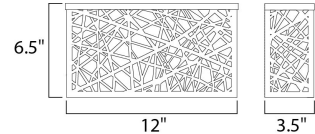

Product Specifications for E21336-61BZ

Job Name:	Job Type:
Quantity:	Comments:

**E21336-61BZ**  
Inca LED Large Outdoor Wall Sconce

**Finish**  
Bronze

**Glass/Shade**  
White

**Product Category**  
Wall Sconce

**Measurements**

Width	12.00"
Height	6.50"
Length	N/A
Extension	3.50"
Back Plate Width	N/A
Back Plate Height	N/A
HCO	N/A
Min Overall Height	N/A
Max Overall Height	N/A
Hanging Weight	3.54 lb(s)
Height Adjustable	No
Slope	N/A
Chain Length	N/A
Wire Length	N/A
Canopy Width	N/A
Canopy Height	N/A
Canopy Length	N/A

**Shipping**

Carton Weight	5.35 lb(s)
Carton Width	9.00"
Carton Height	6.25"
Carton Length	14.50"
Carton Cubic Feet	N/A
Master Pack	1
Master Pack Weight	N/A
Master Pack Width	N/A
Master Pack Height	N/A
Master Pack Length	N/A
Master Cubic Feet	N/A
UPS Shippable	Yes