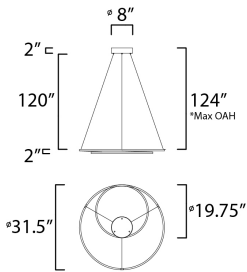

*max overall height

MEASUREMENTS

- DIMENSION : 31.5" L x 31.5" W x 2" H
- MAX OAH : 124" OAH
- CANOPY : 8" W x 2" H x 8" L
- HANGING WEIGHT : 6.2 lb

LAMPING

- INPUT VOLTAGE : 120V
- LUMENS : 6,860 Rated (5,880 Del.)
- BULB : 1 x 98W LED PCB Integrated , 98W Total
- BULB INCLUDED : (Integrated)
- DIMMABLE : ELV or Triac CL
- CRI : 80 CRI
- COLOR_TEMP : 3000K