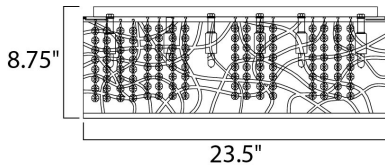

MEASUREMENTS

DIMENSION : 23.5" W x 8.75" H
 HANGING WEIGHT : 14.74 lb

LAMPING

INPUT VOLTAGE : 120V
 LUMENS : 4,960 Rated
 BULB : 9 x 2.9W LED G9 , 26W Total
 BULB INCLUDED : (Included)
 DIMMABLE : Yes
 CRI : 80+ CRI
 COLOR_TEMP : 2700K