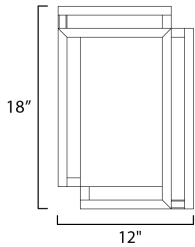

PRODUCT DESCRIPTION

A cubist work of art, the Penrose collection carefully calculates the structural form of a cube space when corners do not meet. This tracery of this shape is emphasized by its dedicated LED light source housed within aluminum channels and then cast in various directions. Available in Matte Black or Gold, this series is a feat of human engineering in design. Translating a mathematical challenge into a sculptural work of art with the function of delivering light to interior spaces.

MEASUREMENTS

DIMENSION : 12" W x 18" H x 4.5" Ext
 MAX OAH : 8" W x 14" H
 HANGING WEIGHT : 6.6 lb

LAMPING

INPUT VOLTAGE : 120V
 LUMENS : 1,840 Rated (470 Del.)
 BULB : 1 x 23W LED PCB Integrated , 23W Total
 BULB INCLUDED : (Integrated)
 DIMMABLE : Triac CL
 CRI : 90 CRI
 COLOR_TEMP : 3000K