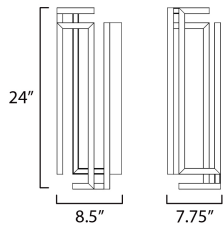

PRODUCT DESCRIPTION

A cubist work of art, the Penrose collection carefully calculates the structural form of a cube space when corners do not meet. This tracery of this shape is emphasized by its dedicated LED light source housed within aluminum channels and then cast in various directions. Available in Matte Black or Gold, this series is a feat of human engineering in design. Translating a mathematical challenge into a sculptural work of art with the function of delivering light to interior spaces.

MEASUREMENTS

DIMENSION : 8.5" W x 24" H x 7.75" Ext
 MAX OAH : 20" W x 5.5" H
 HANGING WEIGHT : 8.88 lb

LAMPING

INPUT VOLTAGE : V
 LUMENS : 1,500 Rated (950 Del.)
 BULB : 1 x 30W LED DC Integrated , 30W Total
 BULB INCLUDED : (Integrated)
 CRI : 90 CRI
 COLOR_TEMP : 3000K