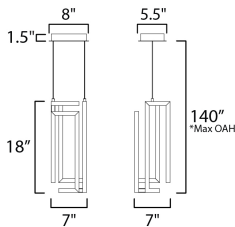

**PRODUCT DESCRIPTION**

A cubist work of art, the Penrose collection carefully calculates the structural form of a cube space when corners do not meet. This tracery of this shape is emphasized by its dedicated LED light source housed within aluminum channels and then cast in various directions. Available in Matte Black or Gold, this series is a feat of human engineering in design. Translating a mathematical challenge into a sculptural work of art with the function of delivering light to interior spaces.

**MEASUREMENTS**

- DIMENSION : 7" L x 7" W x 18" H
- MAX OAH : 140" OAH
- CANOPY : 5.5" W x 1.5" H x 8" L
- HANGING WEIGHT : 5.7 lb

**LAMPING**

- INPUT VOLTAGE : 120V
- LUMENS : 1,840 Rated (810 Del.)
- BULB : 1 x 23W LED PCB Integrated , 23W Total
- BULB INCLUDED : (Integrated)
- DIMMABLE : Triac CL
- CRI : 90 CRI
- COLOR\_TEMP : 3000K

\*max overall height

**FINISHES OPTION**

-  Black
-  Gold

**MATERIAL**

Aluminum, Steel

**RATINGS**

cETLus  
Dry Location

**ADDITIONAL**