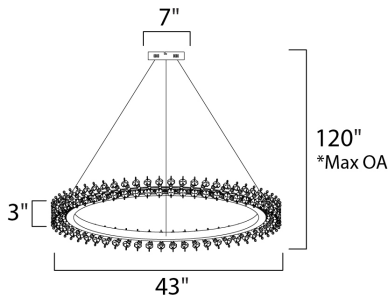

\*max overall height

**MEASUREMENTS**

DIMENSION : 43" L x 43" W x 3" H  
 MAX OAH : 120" OAH  
 CANOPY : 7" W x 1.5" H x 7" L  
 HANGING WEIGHT : 12.54 lb

**LAMPING**

INPUT VOLTAGE : 120V  
 LUMENS : 2,660 Rated  
 BULB : 1 x 38W LED PCB Integrated , 38W Total  
 BULB INCLUDED : (Integrated)  
 DIMMABLE : Triac CL  
 CRI : 90+ CRI  
 COLOR\_TEMP : 4000K