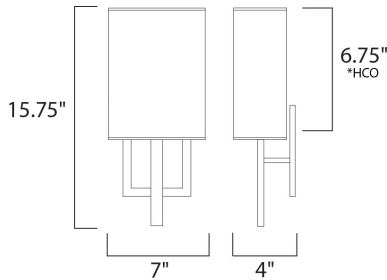

*height from center of outlet to the top of the fixture

MEASUREMENTS

DIMENSION : 7" W x 15.75" H x 4" Ext
 MAX OAH : 4.92" W x 13.78" H
 HANGING WEIGHT : 2.38 lb

LAMPING

INPUT VOLTAGE : 120V
 LUMENS : 1,050 Rated
 BULB : 2 x 6W LED PCB Integrated , 12W Total
 BULB INCLUDED : (Integrated)
 DIMMABLE : Triac CL
 CRI : 80+ CRI
 COLOR_TEMP : 3000K