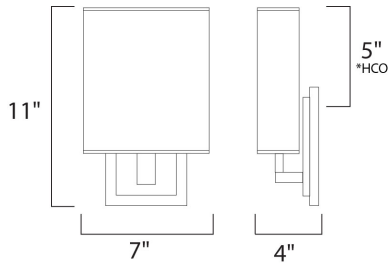

\*height from center of outlet to the top of the fixture

**MEASUREMENTS**

DIMENSION : 7" W x 14" H x 4" Ext  
 MAX OAH : 4.49" W x 10.79" H  
 HANGING WEIGHT : 1.85 lb

**LAMPING**

INPUT VOLTAGE : 120V  
 LUMENS : 1,050 Rated  
 BULB : 2 x 6W LED PCB Integrated , 12W Total  
 BULB INCLUDED : (Integrated)  
 DIMMABLE : Triac CL  
 CRI : 80+ CRI  
 COLOR\_TEMP : 3000K