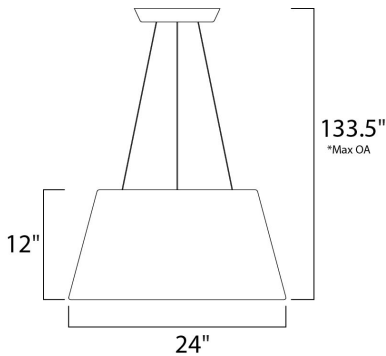

PRODUCT DESCRIPTION

These Black aluminum pendants are unique in that they are formed as a tapered cylinder open at both the top and bottom. LEDs are mounted on the very top projecting down into a white acrylic diffuser, lining the inside of the pendant. The opening at the top provides up-light, as well as down-light.

*max overall height

MEASUREMENTS

DIMENSION : 24" L x 24" W x 12" H
 MAX OAH : 133.5" OAH x 13.5" OAH
 HANGING WEIGHT : 13.2 lb

LAMPING

INPUT VOLTAGE : 120V
 LUMENS : 5,600 Rated
 BULB : 2 x 40W LED PCB Integrated (Integrated), 80W Total
 DIMMABLE : Triac CL
 CRI : 80+ CRI
 COLOR_TEMP : 3000K