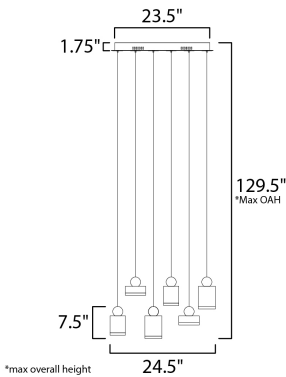

**PRODUCT DESCRIPTION**

These geometric pendants can be arranged at various heights to create both a sculptural and functional form. Housings of plated Gold in various shapes and sizes are topped with a round handle of Black and finished on the bottom with a Clear acrylic diffuser.

**MEASUREMENTS**

- DIMENSION : 9.5" L x 24.5" W x 7.5" H
- MAX OAH : 129.5" OAH
- CANOPY : 9.5" W x 1.75" H x 23.5" L
- HANGING WEIGHT : 14.96 lb

**LAMPING**

- INPUT VOLTAGE : 120V
- LUMENS : 2,716 Rated (1,200 Del.)
- BULB : 1 x 39W LED PCB Integrated , 39W Total
- BULB INCLUDED : (Integrated)
- DIMMABLE : Triac CL
- CRI : 80+ CRI
- COLOR\_TEMP : 3000K