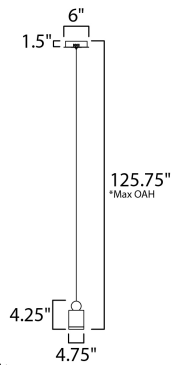

**MEASUREMENTS**

DIMENSION : 4.75" L x 4.75" W x 4.25" H  
 MAX OAH : 125.75" OAH  
 CANOPY : 6" W x 1.5" H x 6" L  
 HANGING WEIGHT : 2.42 lb

**LAMPING**

INPUT VOLTAGE : 120V  
 LUMENS : 504 Rated (450 Del.)  
 BULB : 1 x 7.2W LED PCB Integrated , 7W Total  
 BULB INCLUDED : (Integrated)  
 DIMMABLE : Triac CL  
 CRI : 80+ CRI  
 COLOR\_TEMP : 3000K

\*max overall height

**FINISHES OPTION**

 Black / Gold

**GLASS**

Clear Acrylic 75

**MATERIAL**

Aluminum, Stainless Steel, Acrylic

**RATINGS**