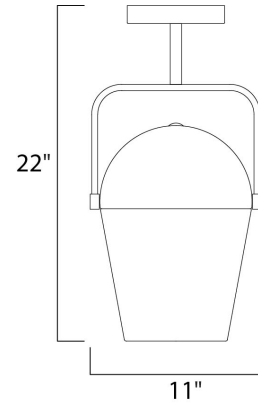

Product Specifications for E20831-SA

Job Name:	Job Type:
Quantity:	Comments:

E20831-SA
Stage LED Pendant

Finish
Satin Aluminum

Glass/Shade

Product Category
Single Pendant

Lamping

Number of Bulb(s)	1
Light Type	LED
Bulb Type	COB LED
Max Bulb Wattage	15
Max Fixture Wattage	15
Rated Life	N/A
Rated Lumens	±1,650
Color Temp	N/A
Bulb(s) Included	Yes
Light Up/Down	N/A
Beam Spread	N/A
CRI	N/A
Photo Cell Included	N/A
Ballast/Driver/Transformer	No
Dimmable	N/A

Measurements

Width	11.00"
Height	22.00"
Length	11.00"
Extension	N/A
Back Plate Width	N/A
Back Plate Height	N/A
HCO	N/A
Min Overall Height	N/A
Max Overall Height	N/A
Hanging Weight	7.04 lb(s)
Height Adjustable	No
Slope	N/A
Chain Length	N/A
Wire Length	N/A
Canopy Width	N/A
Canopy Height	N/A
Canopy Length	N/A

Shipping

Carton Weight	10.78 lb(s)
Carton Width	13.26"
Carton Height	13.07"
Carton Length	25.74"
Carton Cubic Feet	N/A
Master Pack	1
Master Pack Weight	N/A
Master Pack Width	N/A
Master Pack Height	N/A
Master Pack Length	N/A
Master Cubic Feet	N/A
UPS Shippable	Yes