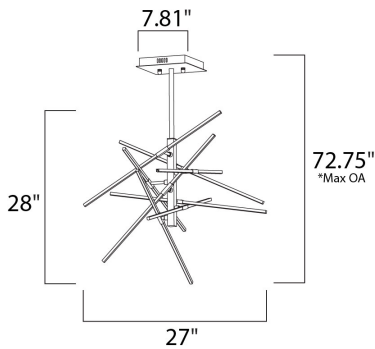

**PRODUCT DESCRIPTION**

Micro channels of Polished Chrome aluminum are faced with an acrylic diffuser and are arranged in a crisscross formation to create an interesting sculpture of light. Although pre-set out of the box, each are adjustable to create your own unique design.

\*max overall height

**MEASUREMENTS**

- DIMENSION : 27" L x 27" W x 28" H
- MAX OAH : 72.75" OAH
- CANOPY : 7.81" W x 1.71" H x 7.81" L
- HANGING WEIGHT : 11 lb

**LAMPING**

- INPUT VOLTAGE : 120V
- LUMENS : 3,150 Rated (1,125 Del.)
- BULB : 1 x 46W LED PCB Integrated , 46W Total
- BULB INCLUDED : (Integrated)
- DIMMABLE : Triac CL
- CRI : 80+ CRI
- COLOR\_TEMP : 3000K