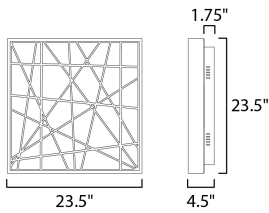

PRODUCT DESCRIPTION

Large scale LED ceiling fixtures finished in Black with our ever-popular Inca pattern on the bottom are a welcome addition to our line. High lumen output makes for excellent light sources in larger interior areas.

MEASUREMENTS

DIMENSION : 23.5" L x 23.5" W x 4.5" H
 CANOPY : 23.5" W x 1.75" H x 23.5" L
 HANGING WEIGHT : 16.5 lb

LAMPING

INPUT VOLTAGE : 120V
 LUMENS : 7,560 Rated (4,900 Del.)
 BULB : 1 x 108W LED PCB Integrated , 108W Total
 BULB INCLUDED : (Integrated)
 DIMMABLE : Triac CL
 CRI : 80+ CRI
 COLOR_TEMP : 3000K